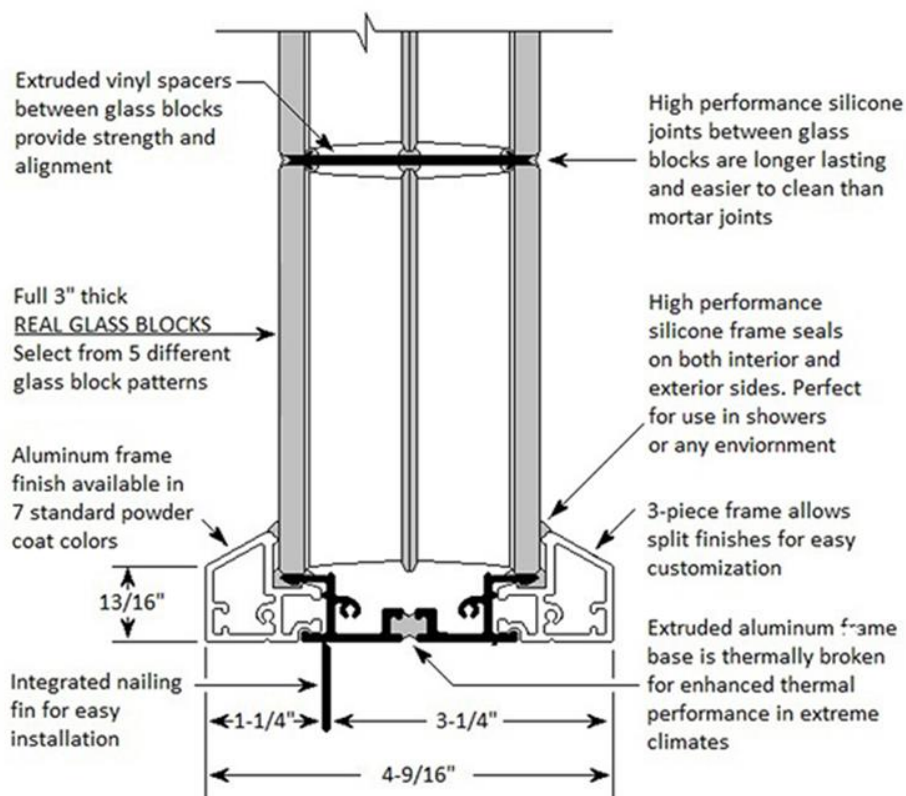

- Completely factory assembled and weather sealed on both sides
- Powder-coated aluminum frame finish available in 7 standard colors
- Easy to split finish - select color combinations for exterior and interior side
- 3" thick REAL GLASS BLOCKS available in 5 different glass patterns
- 81 standard sizes available